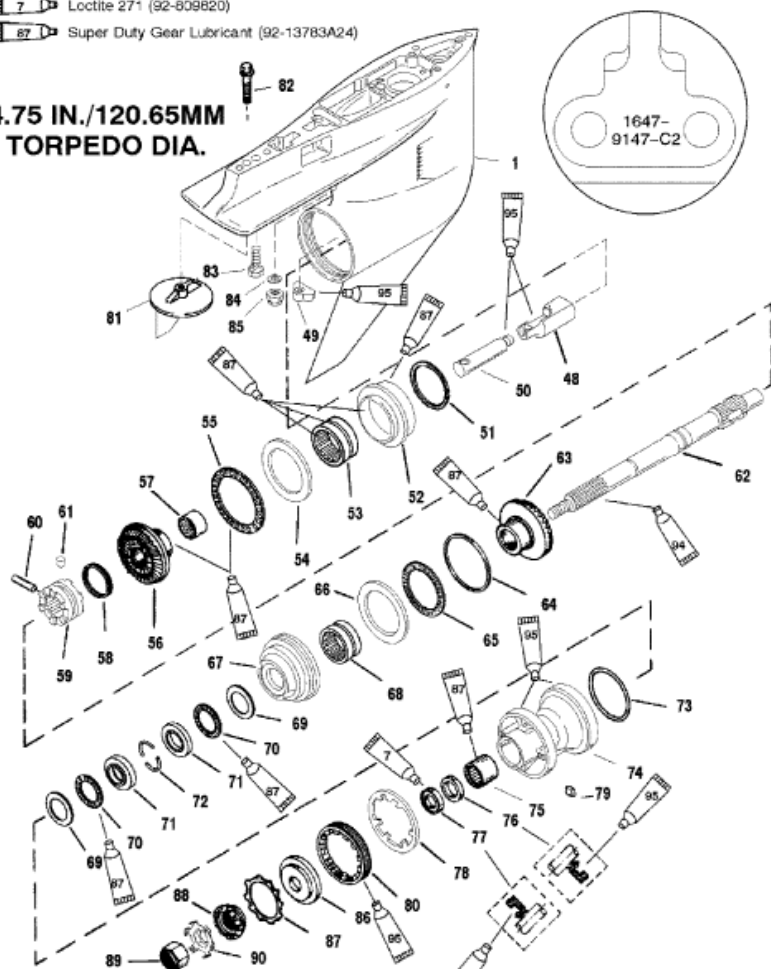

**7** Loctite 271 (92-809820)  
**87** Super Duty Gear Lubricant (92-13783A24)

**4.75 IN./120.65MM  
 TORPEDO DIA.**

**84** Anti-Corrosion Grease (92-78376A6)      **95** 2-4-C With Teflon (92-825407A12)

11982

**Parts List**

Ref	Class	Part	Description	Qty	Comment	Footnote
1	1647	9148A93	GEAR HOUSING	1	(Basic - Black)	
1	1647	9148A94	GEAR HOUSING	1	(Basic - Gray)	
65	31	815480	BEARING, Thrust	1		
66	12	815481	THRUST WASHER,	1		
67		828831A 1	BEARING ADAPTOR ASSEMBLY	1		
68	31	814653	BEARING ASSEMBLY, Roller	1		
69	12	18448	THRUST WASHER	2		
70	31	15842	BEARING, Thrust	2		
71		818291 1	RACE, Thrust	2		
72		814605	KEEPER	2		
73	25	31534	O-RING	1		8
74		818290A 4	BEARING CARRIER ASSEMBLY	1		
75	31	30956	BEARING, Needle	1		
76	26	14077	SEAL, Oil, Inside	1		
77	26	76868	SEAL, Outside	1		8
78	14	18323 1	TAB WASHER	1		
79	28	30281	KEY	1		
80		79448	RETAINER	1		
81		31640 5	TRIM TAB	1		
81		76214A 5	TRIM PLATE	1	(Tracker)	
82	10	806327	SCREW, (.437-14 x 1.750)	1		
83	10	65210	SCREW, (.375-16 x 1.00)	1		
84	12	45176	WASHER, (.453 x .812 x .105)	2		
85	11	34933	NUT, (.437-20)	2		
86	12	835467 1	THRUST HUB	1	(These Replacement Parts Are No	5
87	13	42351 1	LOCKWASHER, Toothed	1	(These Replacement Parts Are No	
88	12	31211A 2	WASHER, Splined	1	(These Replacement Parts Are No	
89	11	52707A 1	NUT KIT, Propeller	1	(These Replacement Parts Are No	
90	14	816629	TAB WASHER	1	(These Replacement Parts Are No	
-	26	89238A 2	SEAL KIT	1		